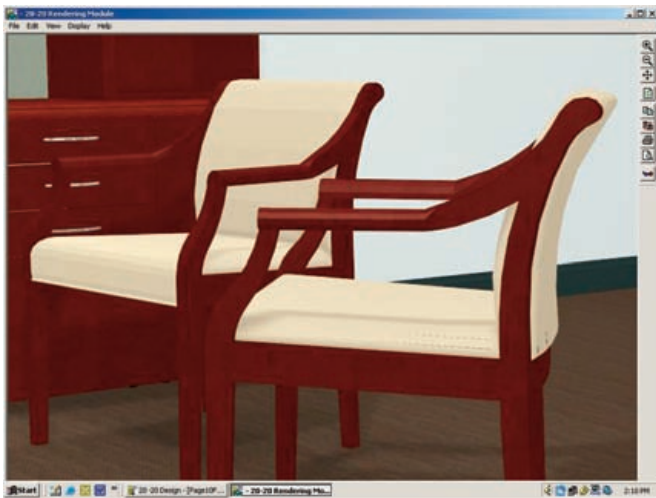

- An integrated wood seating line, Collage features seven distinct chair models and a two-person bench.
- The maple hardwood frame is double-doweled and glued for optimum durability.
- Upholstery choices include all Kimball Office fabrics and leathers, as well as COMs and COLs.
- Collage is certified to meet the requirements of the U.S. Green Building Council's LEED rating system for indoor air quality. See our website for certificates and specific product details.

4640
Slat Back, angular arms
22½"W 23¾"D 31¾"H

4630
Top Rail, angular arms
23"W 24½"D 31¾"H

4620
Rolled Arms
22¾"W 23¾"D 31¾"H

4600
Top Rail, armless
22½"W 24"D 31¾"H

Kimball® Office. A place that works for you.